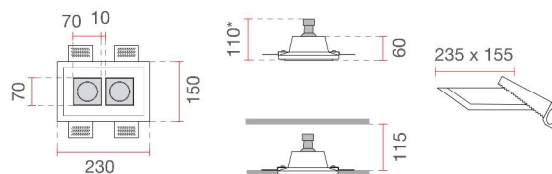

DATI TECNICI / TECHNICAL DATA

4180A

4180A-35

GU10 ø50 MAX 2x35W-240V

€ 58.00

ACCESSORI / ACCESSORIES

023.456	Controcassa per muratura/Housing box for brickwork [235x155x115mm]	€ 33.00
L001-3018	Lampadina/bulb LED 8W-220-240V-650lm-3000°K-CRI85-60°	€ 40.00
L002-3020	Lampadina/bulb LED 12W-220-240V-1000lm-3000°K-CRI85-60°	€ 54.00
L004-3018	Lampadina/bulb LED 8W-220-240V-650lm-3000°K-CRI85-30°	€ 42.00
L005-3020	Lampadina/bulb LED 12W-220-240V-1000lm-3000°K-CRI85-30°	€ 56.00
021.231	Portalampada GU5.3 - GU5.3 Lampholder	€ 2,50